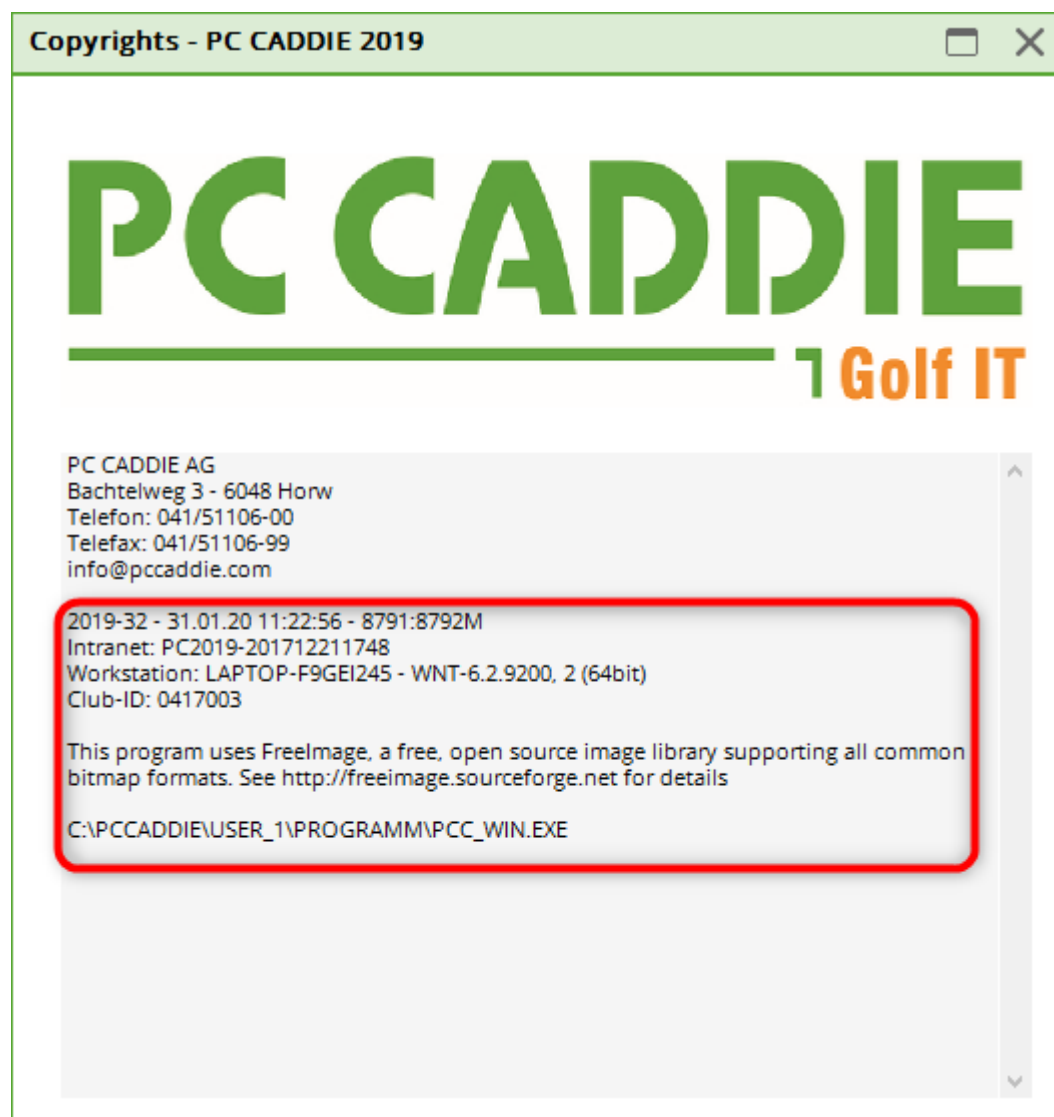

About

Click on **Exit/About PC CADDIE** to see the PC CADDIE version you are using and its release date as well as our support team's contact information.

In this example you can see the PC CADDIE contact data under the logo, and the 2012a version, which is certified by the golf associations. On the right hand side you can see that the version installed on this computer was available at 02.02.2012 at 16:35:44.